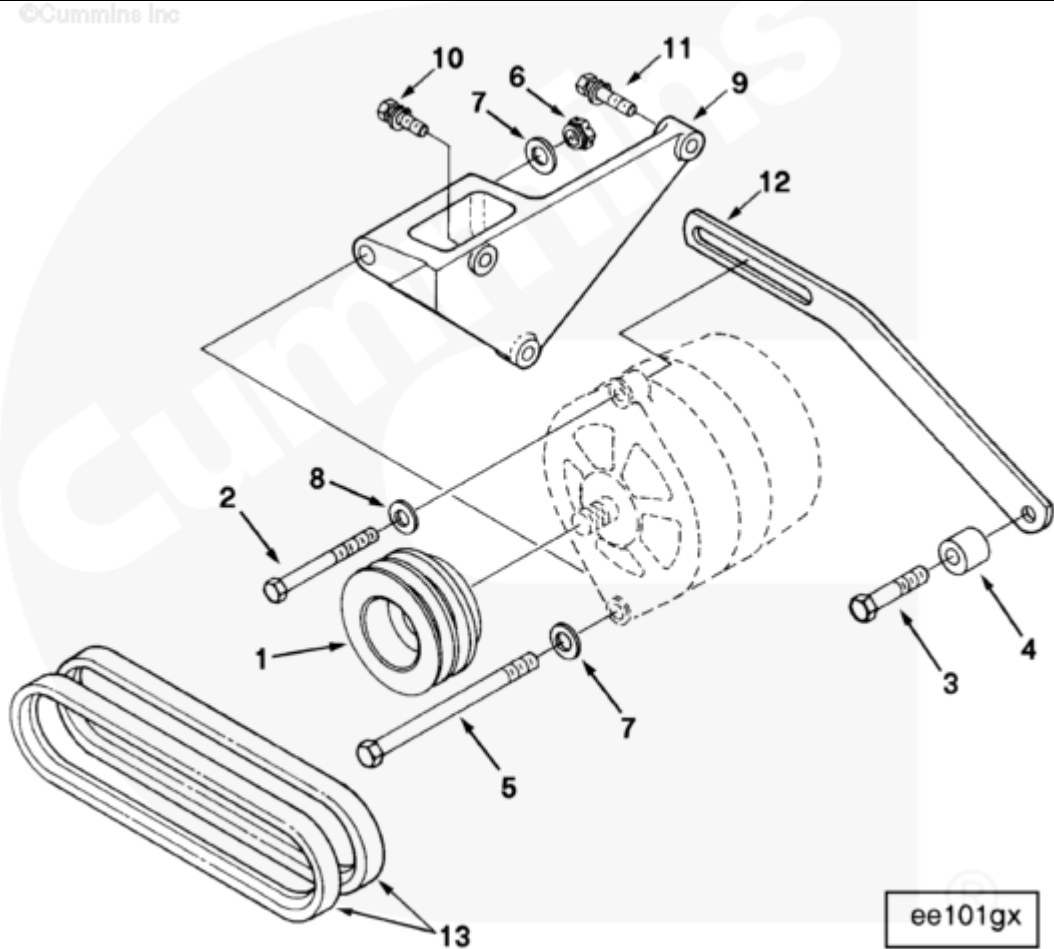

Parts Catalog - Option Detail

Electronic Parts Catalog - Option Detail				
Option	Group	Graphic	Film Card	Date
EE1121	13.02.3	ee101gx	F	15-SEP-93
Engines	NH/NT 855, NT495, NT743, NTA855 N106			

[SMALL](#) | [MEDIUM](#) | [LARGE](#)

Cart	Ref No	Part Number	Part Description	Required	Remarks
View My Cart					
		EE1121	Alternator Mounting		Mounting for Delco Remy and...(More)
					Leece Neville alternator. For
					pad type front engine
					support. Includes link and

					v-belts. Pulley and two
					v-belts are supplied in kit.
<input type="checkbox"/>	1	213326	Alternator Pulley	1	
<input type="checkbox"/>	2	S 116 C	Hexagon Head Cap Screw	1	7/16 - 20 x 3 1/2 inch
<input type="checkbox"/>	3	106289	Hexagon Head Cap Screw	1	1/2 - 13 x 2 1/4 inch
<input type="checkbox"/>	4	68367 C	Lubricating Oil Filter Spacer	1	
<input type="checkbox"/>	5	158829	Hexagon Head Cap Screw	1	1/2 - 20 x 6 1/2 in.
<input type="checkbox"/>	6	70897	Lock Nut	1	1/2 - 20 UNF
<input type="checkbox"/>	7	203310	Plain Washer	3	9/16 in.
<input type="checkbox"/>	8	203760	Plain Washer	1	7/16 in.
<input type="checkbox"/>	9	218505	Alternator Support	1	
<input type="checkbox"/>	10	3012471	Captive Washer Cap Screw	1	3/8 - 16 x 1 1/8 in.
<input type="checkbox"/>	11	3012472	Captive Washer Cap Screw	2	3/8 - 16 X 1 1/2 in.
<input type="checkbox"/>	12	218370	Adjusting Link	1	
<input type="checkbox"/>	13	218522	V Belt	2	